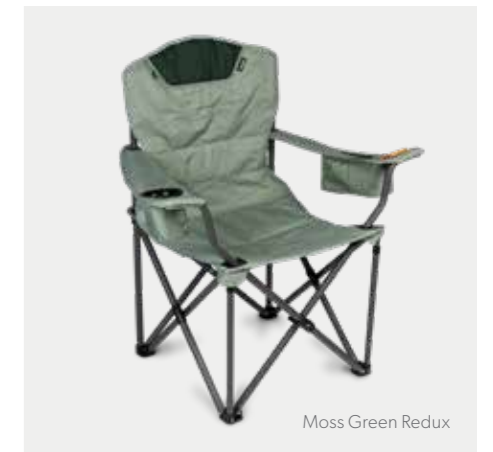

Ore Brown

Moss Green Redux

Dometic Duro 180

Extra strong, heavy duty folding chair.

- Fabric: Heavy-duty polyester
- Frame: Powder coated steel
- Dimensions (W x D x H): 950 x 570 x 1050 mm
- Seat size (W x D x H): 600 x 510 x 500 mm
- Backrest size (W x H): 610 x 585 mm
- Pack size (L x W x H): 1010 x 210 x 190 mm
- Loading capacity: 180 kg
- Weight: 6.8 kg

New Moss Green Redux / Ref. 9120002165
Ore / 9120001228 / Carton qty: 2

Dometic Tub 180

The classic Tub chair redesigned for extra strength and longevity.

- Fabric: Heavy-duty polyester
- Frame: Powder coated steel
- Dimensions (W x D x H): 790 x 580 x 905 mm
- Seat size (W x D x H): 560 x 530 x 460 mm
- Backrest size (W x H): 560 x 470 mm
- Pack size (L x W x H): 940 x 270 x 270 mm
- Loading capacity: 180 kg
- Weight: 4.65 kg

New Moss Green Redux / Ref. 9120002166 • Ore / 9120001229

Carton qty: 6