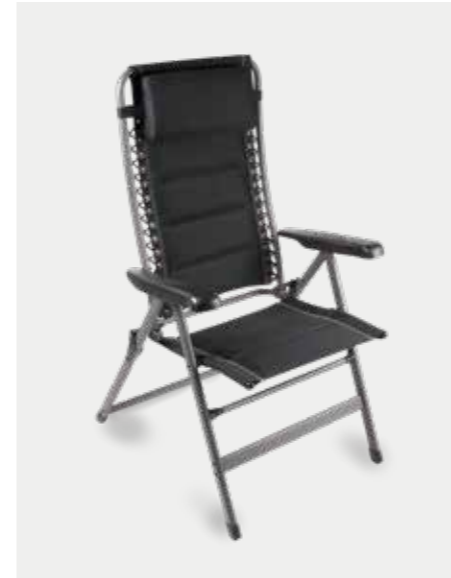

Dometic Lounge Firenze

With 7 backrest positions, the Lounge is suitable for both use at a table and lounging in. Comfortable soft touch fabric makes this chair a supremely comfortable recliner.

- Fabric: Polyester
- Frame: Powder coated aluminium
- Dimensions (W x D x H): 630 x 850 x 1210 mm
- Seat size (W x D x H): 480 x 420 x 460 mm
- Backrest size (W x H): 480 x 760 mm
- Pack size (L x W x H): 1100 x 650 x 90 mm
- Loading capacity: 120 kg
- Weight: 5.1 kg

Ref. 9120000506 / Carton qty: 4

Dometic Serene Firenze

Being able to fully recline the chair with no fixed locking positions, the Serene offers supreme comfort aided by its extra comfortable soft touch fabric and padded seat and backrest.

- Fabric: Polyester
- Frame: Powder coated steel
- Dimensions (WxDxH): 640 x 750 x 1110 mm
- Seat size (W x D x H): 520 x 510 x 520 mm
- Backrest size (W x H): 520 x 770 mm
- Pack size (L x W x H): 910 x 670 x 110 mm
- Loading capacity: 120 kg
- Weight: 7.68 kg

Ref. 9120000507 / Carton qty: 1

Dometic Opulence Firenze

The Opulence offers the ability to recline into a fully laid-back position and can be locked into place.

- Fabric: Polyester
- Frame: Powder coated steel
- Dimensions (W x D x H): 640 x 655 x 1110 mm
- Seat size (W x D x H): 520 x 510 x 510 mm
- Backrest size (W x H): 520 x 760 mm
- Pack size (L x W x H): 910 x 665 x 130 mm
- Loading capacity: 120 kg
- Weight: 9.03 kg

Ref. 9120000508 / Carton qty: 1