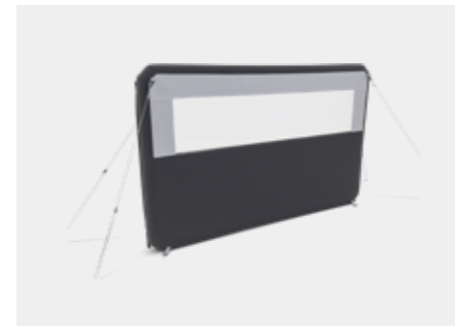

Dometic AIR Break All-Season 1

- Length: 2250 mm
- Height: 1400 mm
- Pack size (L x W x H): 850 x 170 x 170 mm
- Weight: 3.8 kg

Ref. 9120001988 / Carton qty: 1