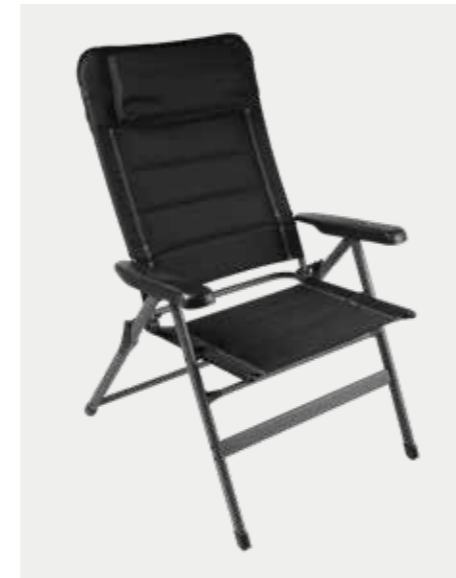

Dometic Consul Firenze

The new and improved Consul features a 3 position backrest which allows you to comfortably recline back into a relaxed seating position.

- Fabric: Polyester
- Frame: Powder coated steel
- Dimensions (W x D x H): 625 x 790 x 1070 mm
- Seat size (W x D x H): 540 x 475 x 490 mm
- Backrest size (W x H): 540 x 710 mm
- Pack size (L x W x H): 920 x 210 x 170 mm
- Loading capacity: 120 kg
- Weight: 6.25 kg

Ref. 9120000489
Carton qty: 2

Dometic Lounge Firenze

With 7 backrest positions, the Lounge is suitable for both use at a table and lounging in. Comfortable soft touch fabric makes this chair a supremely comfortable recliner.

- Fabric: Polyester
- Frame: Powder coated aluminium
- Dimensions (W x D x H): 630 x 850 x 1210 mm
- Seat size (W x D x H): 480 x 420 x 460 mm
- Backrest size (W x H): 480 x 760 mm
- Pack size (L x W x H): 1100 x 650 x 90 mm
- Loading capacity: 120 kg
- Weight: 5.1 kg

Ref. 9120000506 / Carton qty: 4

Dometic Serene Firenze

Being able to fully recline the chair with no fixed locking positions, the Serene offers supreme comfort aided by its extra comfortable soft touch fabric and padded seat and backrest.

- Fabric: Polyester
- Frame: Powder coated steel
- Dimensions (WxDxH): 640 x 750 x 1110 mm
- Seat size (W x D x H): 520 x 510 x 520 mm
- Backrest size (W x H): 520 x 770 mm
- Pack size (L x W x H): 910 x 670 x 110 mm
- Loading capacity: 120 kg
- Weight: 7.68 kg

Ref. 9120000507 / Carton qty: 1

Dometic Opulence Firenze

The Opulence offers the ability to recline into a fully laid-back position and can be locked into place.

- Fabric: Polyester
- Frame: Powder coated steel
- Dimensions (W x D x H): 640 x 655 x 1110 mm
- Seat size (W x D x H): 520 x 510 x 510 mm
- Backrest size (W x H): 520 x 760 mm
- Pack size (L x W x H): 910 x 665 x 130 mm
- Loading capacity: 120 kg
- Weight: 9.03 kg

Ref. 9120000508 / Carton qty: 1