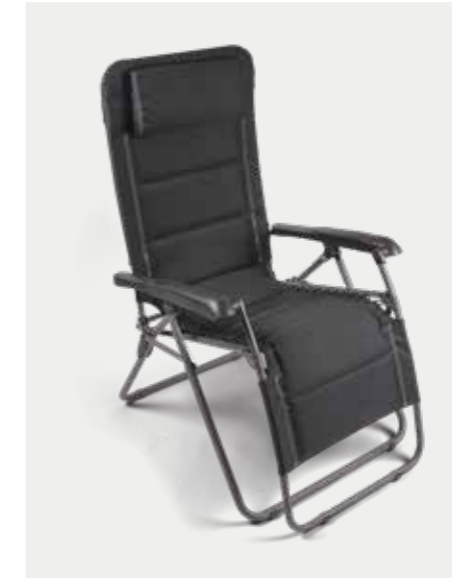

Dometic Lounge Firenze

With 7 backrest positions, the Lounge is suitable for both use at a table and lounging in. Comfortable soft touch fabric makes this chair a supremely comfortable recliner.

- Fabric: Polyester
- Frame: Powder coated aluminium
- Dimensions (W x D x H): 630 x 850 x 1210 mm
- Seat size (W x D x H): 480 x 420 x 460 mm
- Backrest size (W x H): 480 x 760 mm
- Pack size (L x W x H): 1100 x 650 x 90 mm
- Loading capacity: 120 kg
- Weight: 5.1 kg

Ref. 9120000506 / Carton qty: 4

Dometic Serene Firenze

Being able to fully recline the chair with no fixed locking positions, the Serene offers supreme comfort aided by its extra comfortable soft touch fabric and padded seat and backrest.

- Fabric: Polyester
- Frame: Powder coated steel
- Dimensions (WxDxH): 640 x 750 x 1110 mm
- Seat size (W x D x H): 520 x 510 x 520 mm
- Backrest size (W x H): 520 x 770 mm
- Pack size (L x W x H): 910 x 670 x 110 mm
- Loading capacity: 120 kg
- Weight: 7.68 kg

Ref. 9120000507 / Carton qty: 1

Dometic Opulence Firenze

The Opulence offers the ability to recline into a fully laid-back position and can be locked into place.

- Fabric: Polyester
- Frame: Powder coated steel
- Dimensions (W x D x H): 640 x 655 x 1110 mm
- Seat size (W x D x H): 520 x 510 x 510 mm
- Backrest size (W x H): 520 x 760 mm
- Pack size (L x W x H): 910 x 665 x 130 mm
- Loading capacity: 120 kg
- Weight: 9.03 kg

Ref. 9120000508 / Carton qty: 1