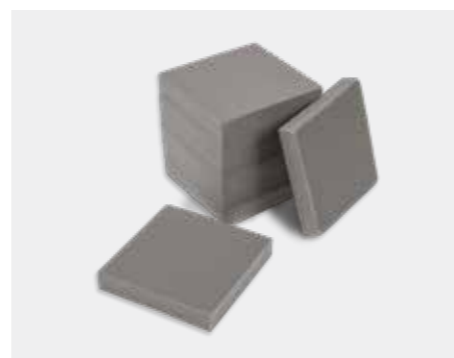

Ref. 9120000404
Carton qty: 6

Dometic Storm Tie Down Kit

Strong webbing straps are ideal for use in strong winds. Supplied in pairs.

Green
Ref. 9120000389 / Carton qty: 12

Grey
Ref. 9120000390 / Carton qty: 12

Dometic Awning De-Flapper

Helps stop your awning flapping in the wind.

Ref. 9120000423
Carton qty: 10

Dometic Awning & Vehicle Protector

Protects your awning or vehicle from straps and guylines rubbing.

Ref. 9120000422
Carton qty: 12

Dometic Packing Pads

Fills the gap in-between the end of the awning AIR Poles and your vehicle.

Ref. 9120000426
Carton qty: 18

Dometic Deluxe Rear Upright Pole Set

Adjustable aluminium rear upright poles create a seal between the awning bumper pads and the motorhome.