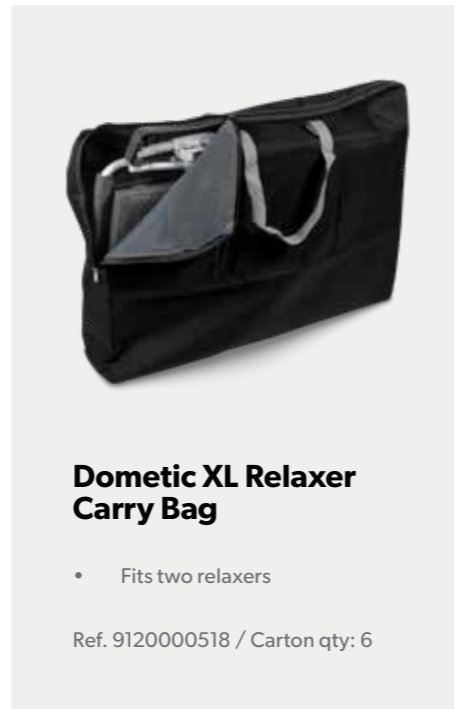

Dometic XL Relaxer Carry Bag

- Fits two relaxers

Ref. 9120000518 / Carton qty: 6