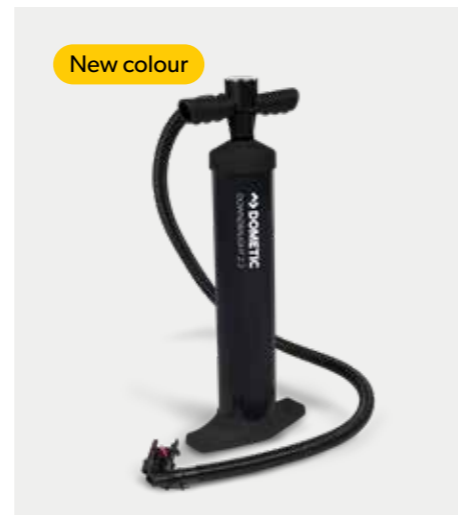

Dometic Downdraught 2.2

Ref. No. 9120000439
Carton qty: 6